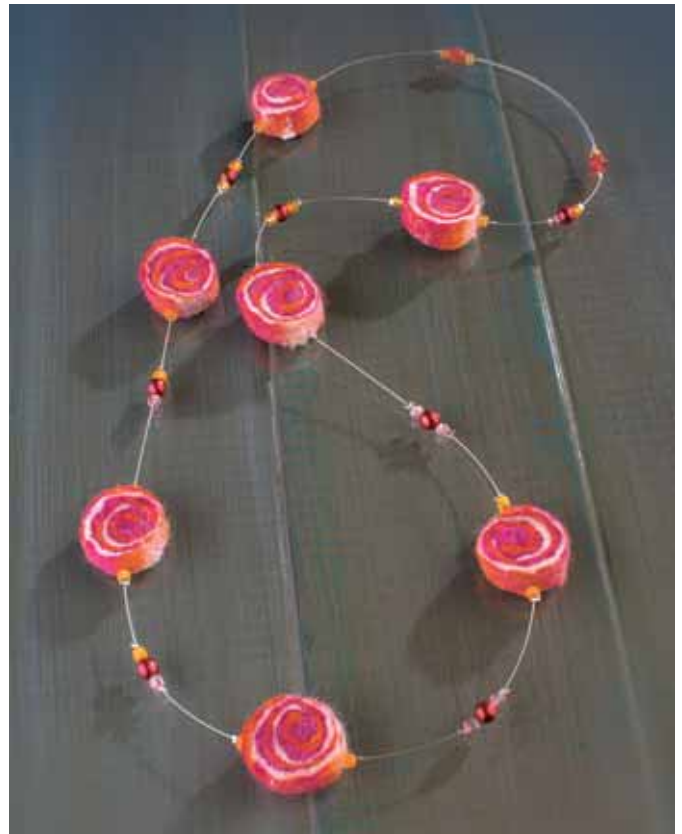

### Jewellery wire necklace

**22 343 ..** Jewellery wire necklace, open bayonet / 1 row, 0,40 mm x 45 cm SQ: 5 pc

**22 344 ..** Jewellery wire necklace, open bayonet / 3 rows, 0,40 mm x 45 cm SQ: 5 pc

89 / untreated