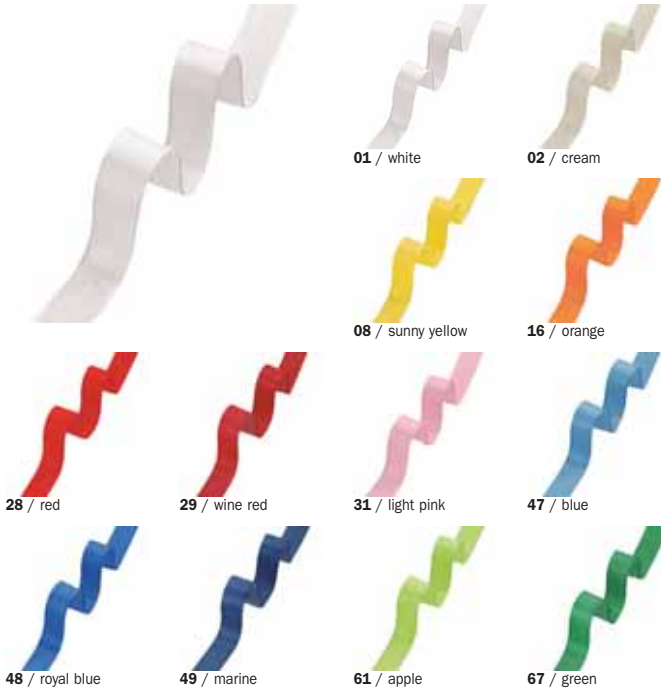

Deco ribbon Standard

12 070 ..	Deco ribbon Standard, 100% Polyester, 8 mm	SQ: 50 m
12 071 ..	Deco ribbon Standard, 100% Polyester, 15 mm	SQ: 50 m
12 072 ..	Deco ribbon Standard, 100% Polyester, 25 mm	SQ: 50 m
12 073 ..	Deco ribbon Standard, 100% Polyester, 40 mm	SQ: 50 m