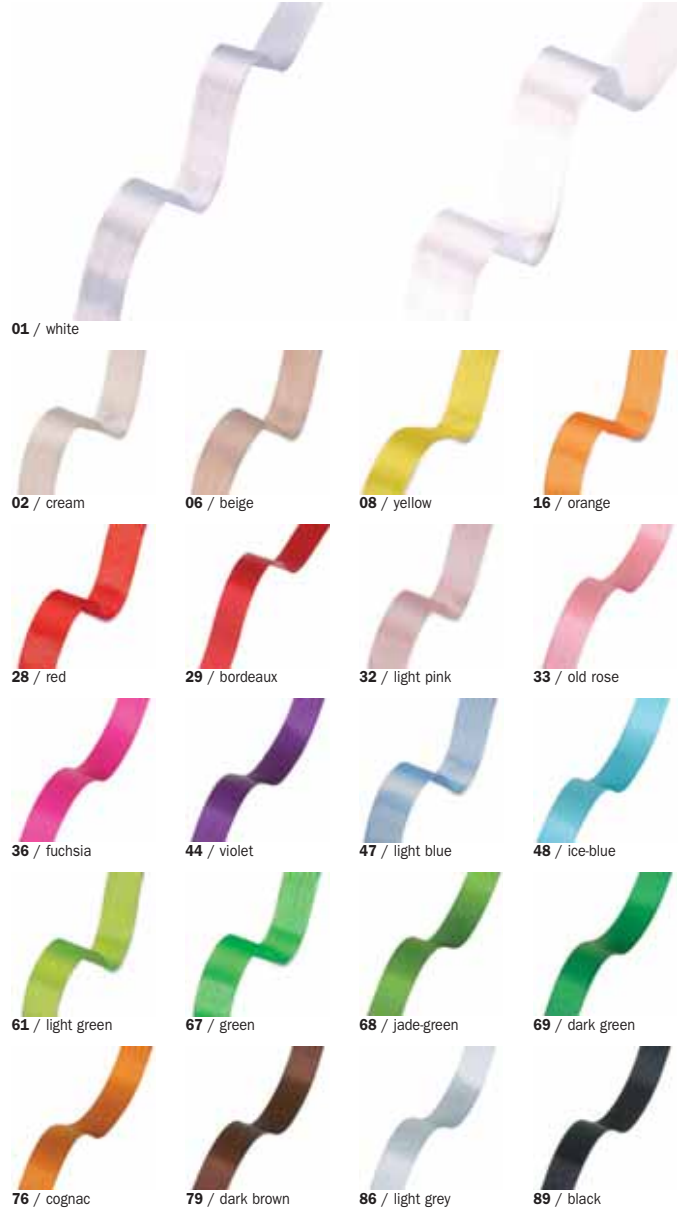

Deco ribbon Rips

12 110 ..	Deco ribbon Rips, 100% Polycarbamide, 15 mm	SQ: 20 m
12 111 ..	Deco ribbon Rips, 100% Polycarbamide, 25 mm	SQ: 20 m